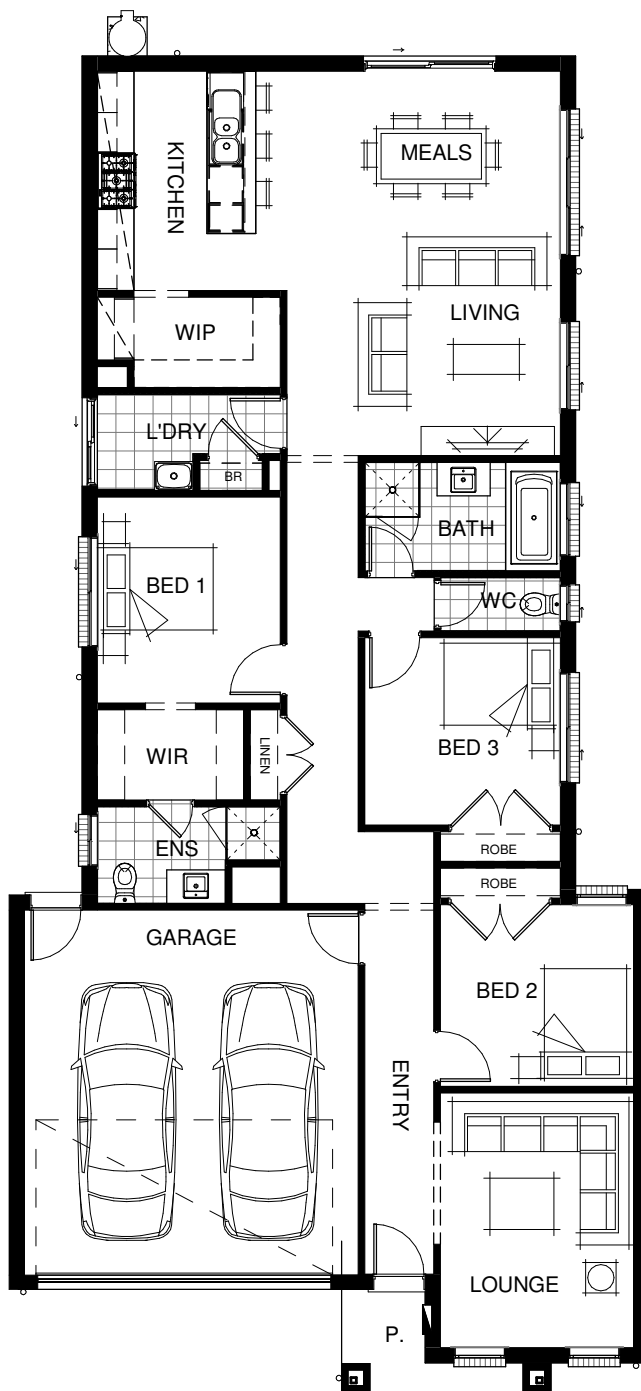

EMMA 200 MKI

LIVING AREAS		BEDROOMS		DIMENSIONS	
Meals/Living:	4510 mm x 6330 mm	Bedroom 1:	3020 mm x 3400 mm	External Length:	21.93 m
Lounge:	3190 mm x 4200 mm	Bedroom 2:	3190 mm x 3000 mm	External Width:	10.50 m
		Bedroom 3:	3230 mm x 3090 mm	Minimum Block Length:	29.00 m
				Minimum Block Width:	10.50 m
				Total:	187.33 m ² / 20.16 SQM