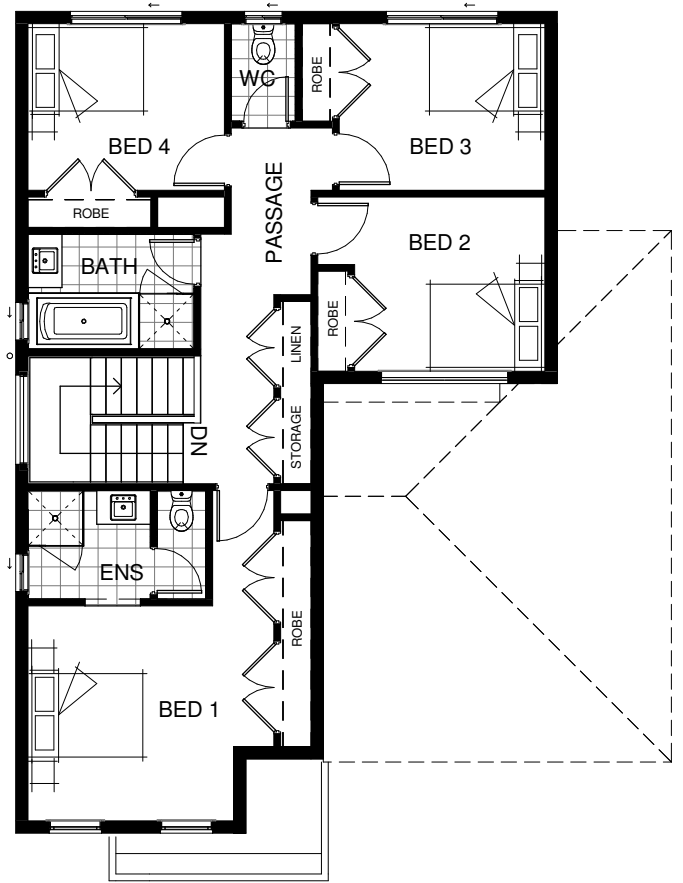

FRANKLIN 240D

LIVING AREAS		BEDROOMS		DIMENSIONS	
Living:	5290 mm x 4730 mm	Bedroom 1:	3500 mm x 4040 mm	External Length:	14.12 m
Meals:	3200 mm x 3660 mm	Bedroom 2:	2840 mm x 3060 mm	External Width:	10.67 m
Lounge:	3580 mm x 3350 mm	Bedroom 3:	2720 mm x 3350 mm	Minimum Block Length:	21.12 m
		Bedroom 4:	2720 mm x 3200 mm	Minimum Block Width:	12.50 m
				Total:	221.88 m ² / 23.88 SQR