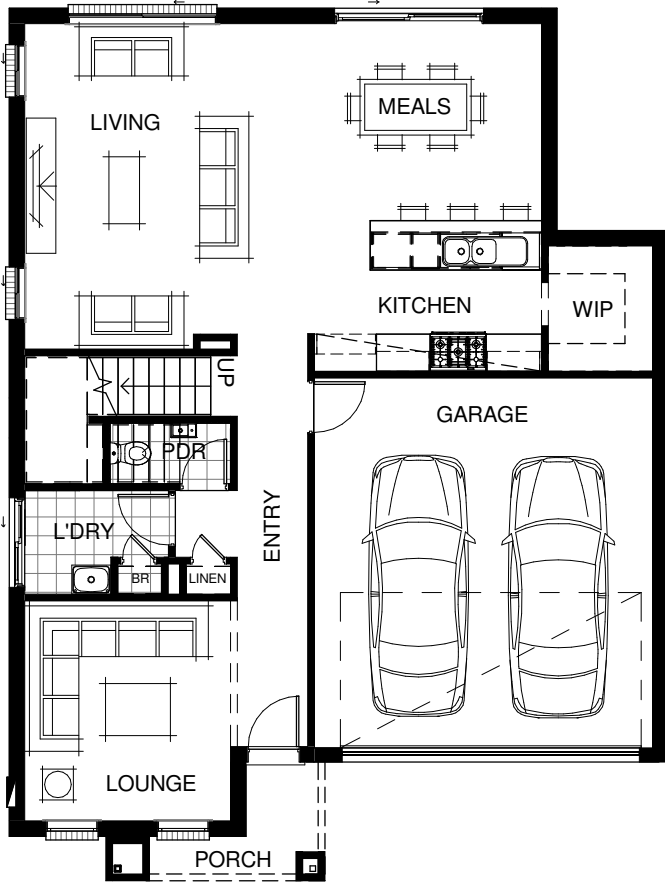

FRANKLIN 240D

LIVING AREAS		BEDROOMS		DIMENSIONS	
Living:	5290 mm x 4730 mm	Bedroom 1:	3500 mm x 4040 mm	External Length:	14.12 m
Meals:	3200 mm x 3660 mm	Bedroom 2:	2840 mm x 3060 mm	External Width:	10.67 m
Lounge:	3580 mm x 3350 mm	Bedroom 3:	2720 mm x 3350 mm	Minimum Block Length:	21.12 m
		Bedroom 4:	2720 mm x 3200 mm	Minimum Block Width:	12.50 m
				Total:	221.88 m ² / 23.88 SQR