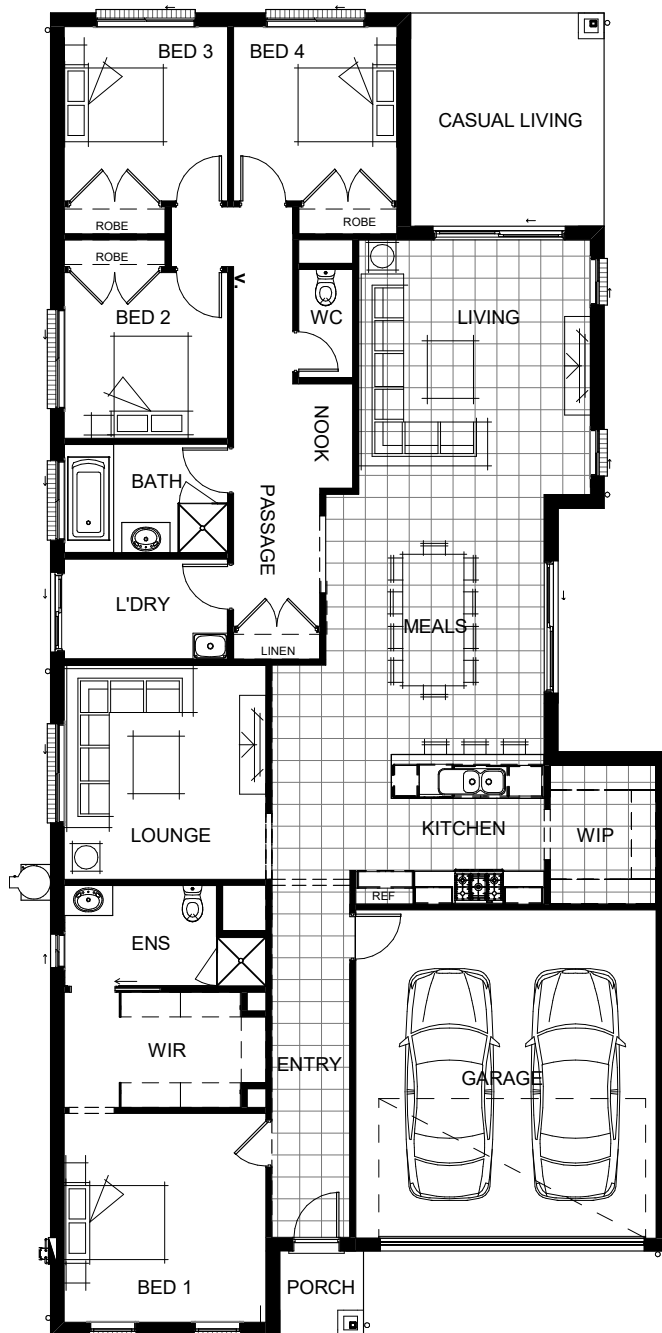

SORRENTO 260

LIVING AREAS		BEDROOMS		DIMENSIONS	
Living:	4670 mm x 4250 mm	Bedroom 1:	3830 mm x 3700 mm	External Length:	24.14 m
Meals:	4440 mm x 4010 mm	Bedroom 2:	3040 mm x 3000 mm	External Width:	11.30 m
Lounge:	3930 mm x 3700 mm	Bedroom 3:	3200 mm x 3000 mm	Minimum Block Length:	30.00 m
Casual Living:	3420 mm x 3060 mm	Bedroom 4:	3200 mm x 3000 mm	Minimum Block Width:	12.50 m
				Total:	244.21 m ² / 26.29 SQM