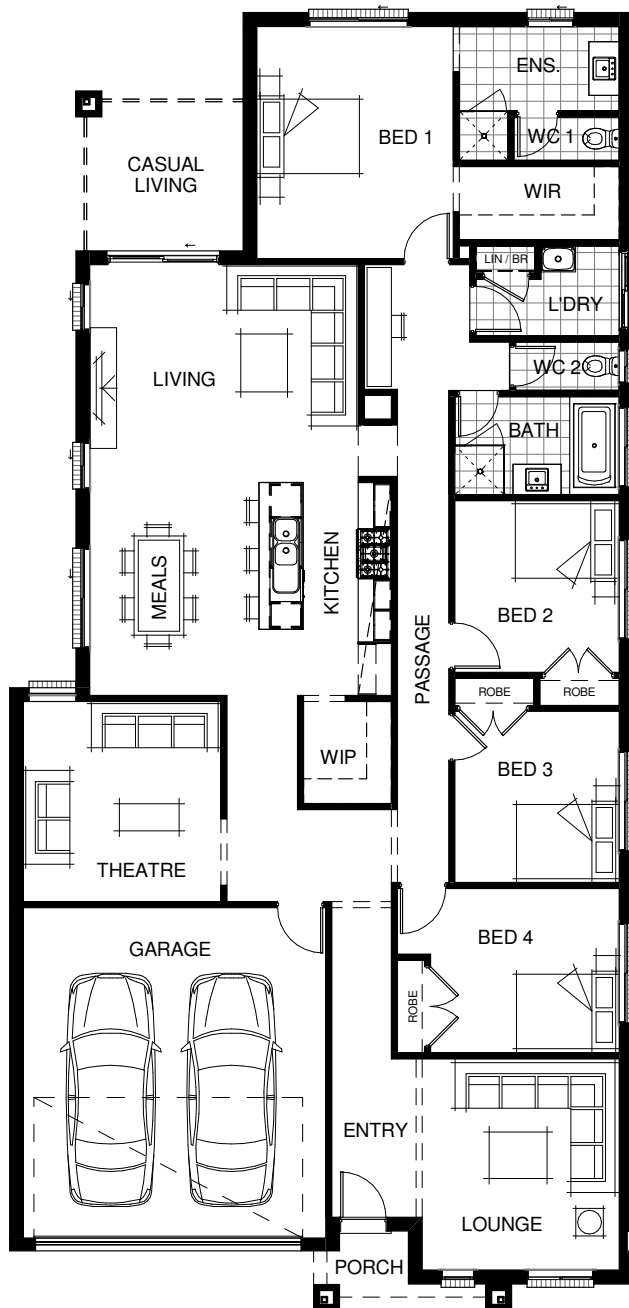

# STANFORD 260

LIVING AREAS		BEDROOMS		DIMENSIONS	
Living:	3860 mm x 4890 mm	Bedroom 1:	4230 mm x 3580 mm	External Length:	23.05 m
Lounge:	3850 mm x 3590 mm	Bedroom 2:	3130 mm x 3000 mm	External Width:	11.30 m
Theatre:	3650 mm x 3600 mm	Bedroom 3:	3120 mm x 3000 mm	Minimum Block Length:	28.00 m
Casual Living:	2900 mm x 3030 mm	Bedroom 4:	3000 mm x 3440 mm	Minimum Block Width:	12.50 m
				Total:	239.89 m <sup>2</sup> / 25.82 SQM