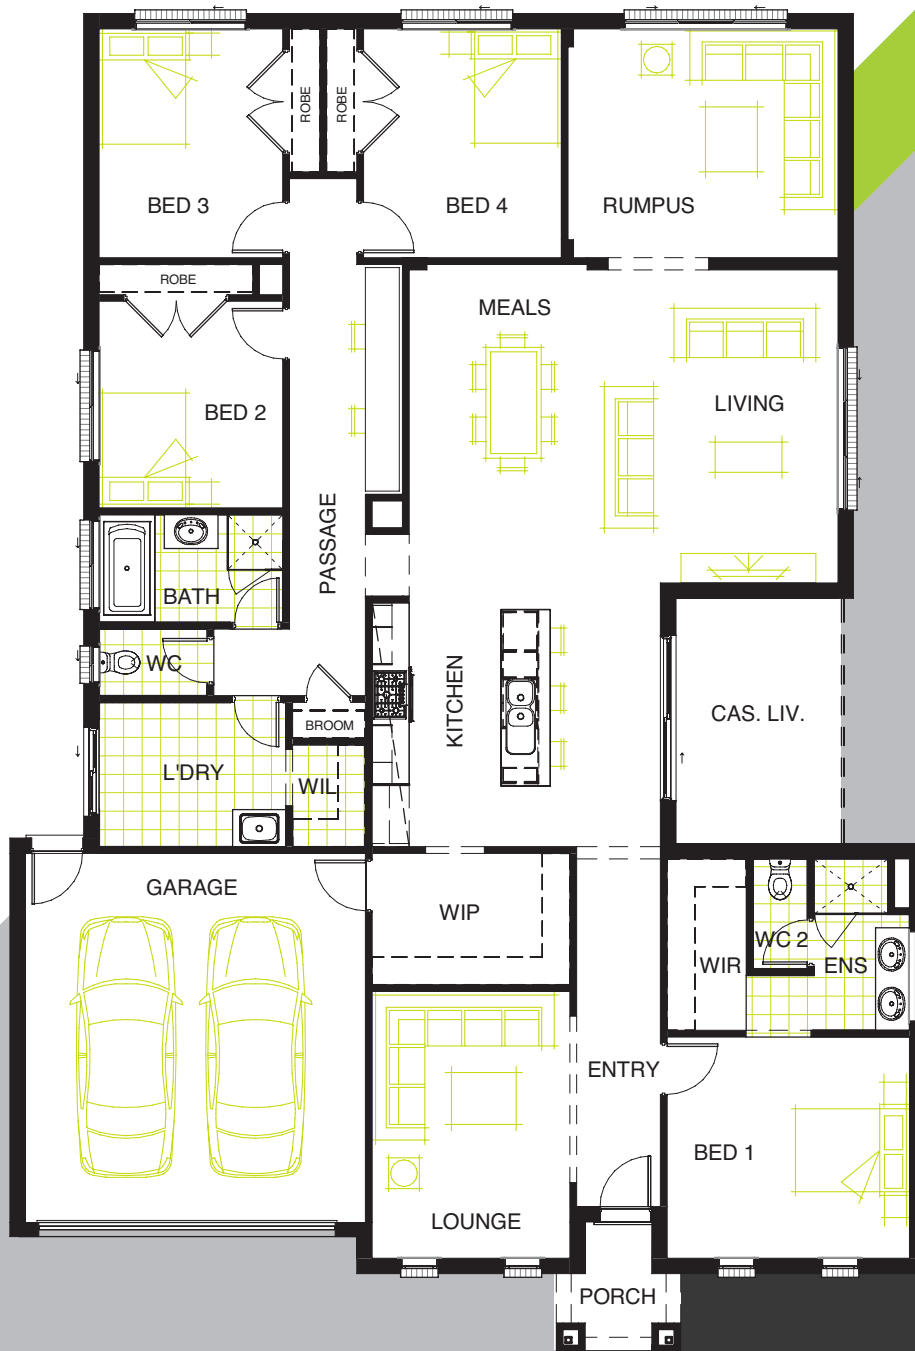

# TAYA 290

## LIVING AREAS

Living:	5100 mm x 4400 mm
Lounge:	4350 mm x 3230 mm
Casual Living:	3980 mm x 2880 mm
Rumpus:	3730 mm x 4400 mm

## BEDROOMS

Bedroom 1:	3610 mm x 3950 mm
Bedroom 2:	3370 mm x 3000 mm
Bedroom 3:	3730 mm x 3000 mm
Bedroom 4:	3730 mm x 3230 mm

## DIMENSIONS

External Length:	21.72 m
External Width:	14.85 m
Minimum Block Width:	16.00 m
Minimum Block Length:	29.00 m
Total:	271.19 m <sup>2</sup> / 29.19 sqm

Sales Hotline: 1800 60 40 11 | [www.longislandhomes.com.au](http://www.longislandhomes.com.au)