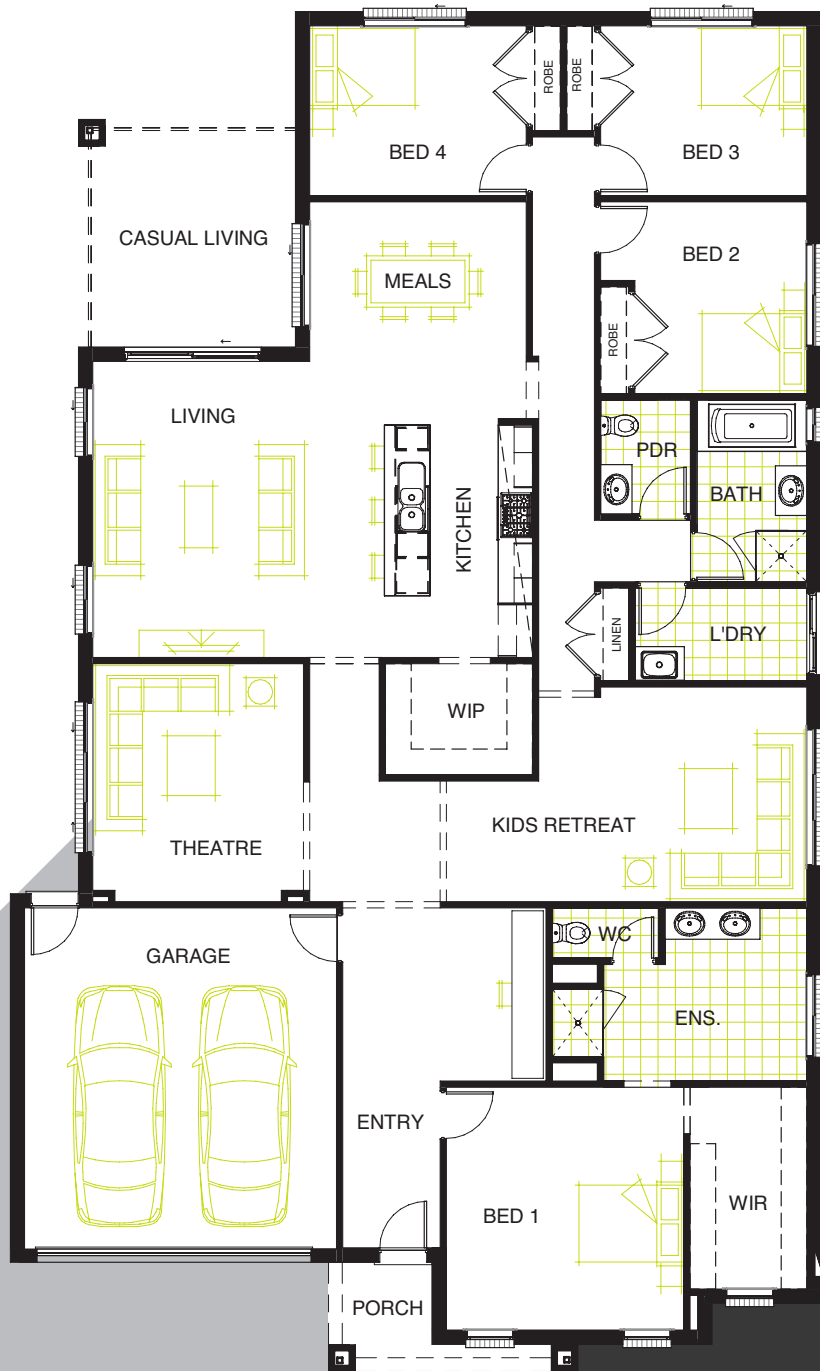

VALE 330

LIVING AREAS		BEDROOMS		DIMENSIONS	
Living:	4730 mm x 4230 mm	Bedroom 1:	3830 mm x 3950 mm	External Length:	23.88 m
Meals:	4010 mm x 4920 mm	Bedroom 2:	3000 mm x 3250 mm	External Width:	14.24 m
Theatre:	4570 mm x 4440 mm	Bedroom 3:	3000 mm x 3250 mm	Minimum Block Width:	16.00 m
Casual Living:	5550 mm x 3400 mm	Bedroom 4:	3500 mm x 3000 mm	Minimum Block Length:	31.00 m
				Total:	307.29 m ² / 33.08 sqm