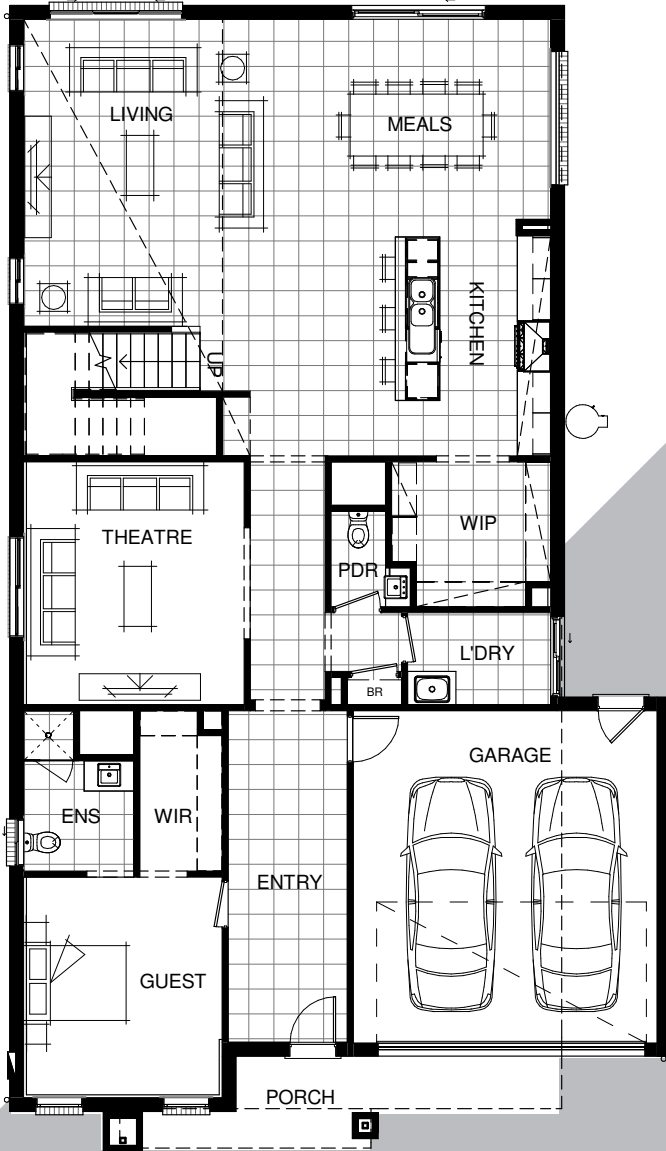

# MALIBU 440 MKII

## LIVING AREAS

Living/Meals:	5560 mm x 9530 mm
Theatre:	4400 mm x 4000 mm
Retreat:	4230 mm x 4140 mm
Study:	4230 mm x 1610 mm

## BEDROOMS

Bedroom 1:	4450 mm x 5150 mm
Bedroom 2:	3300 mm x 3860 mm
Bedroom 3:	3200 mm x 3940 mm
Bedroom 4:	3200 mm x 3790 mm
Guest Bedroom:	4000 mm x 3600 mm

## DIMENSIONS

External Length:	19.96 m
External Width:	11.93 m
Minimum Block Width:	14.00 m
Minimum Block Length:	27.00 m
Total:	409.32 m <sup>2</sup> / 44.06 sqm

Sales Hotline: 1800 60 40 11 | [www.longislandhomes.com.au](http://www.longislandhomes.com.au)