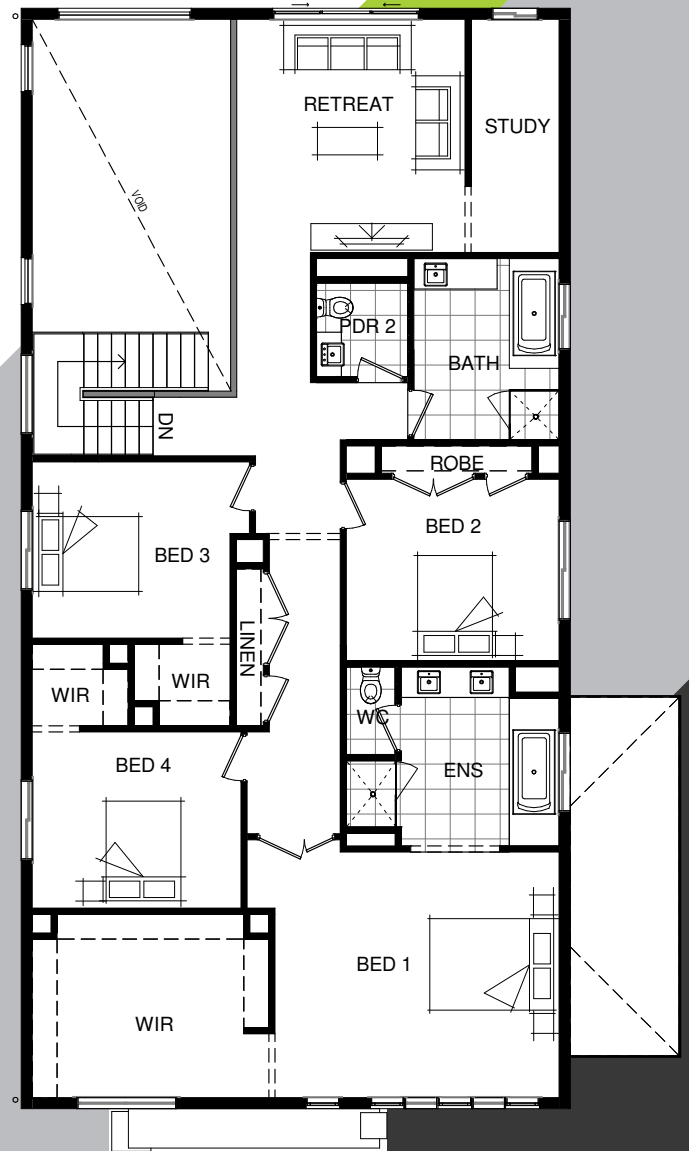

# MALIBU 440 MKII

## LIVING AREAS

Living/Meals:	5560 mm x 9530 mm
Theatre:	4400 mm x 4000 mm
Retreat:	4230 mm x 4140 mm
Study:	4230 mm x 1610 mm

## BEDROOMS

Bedroom 1:	4450 mm x 5150 mm
Bedroom 2:	3300 mm x 3860 mm
Bedroom 3:	3200 mm x 3940 mm
Bedroom 4:	3200 mm x 3790 mm
Guest Bedroom:	4000 mm x 3600 mm

## DIMENSIONS

External Length:	19.96 m
External Width:	11.93 m
Minimum Block Width:	14.00 m
Minimum Block Length:	27.00 m
Total:	409.32 m <sup>2</sup> / 44.06 sqm

Sales Hotline: 1800 60 40 11 | [www.longislandhomes.com.au](http://www.longislandhomes.com.au)